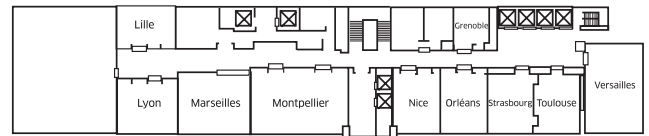

3rd Floor

ROOMS	AREA (FT2)	LENGTH (FT)	WIDTH (FT)	CLASSROOM	THEATRE	U-SHAPE	BOARD	BANQUET	RECEPTION
2nd Floor									
Paris Ballroom	4636	76	61	180	350	120	90	300	500
Paris Foyer	1680	28	60					100	220
Biarritz	552	23	24	30	40	20	24	40	50
Bordeaux	552	23	24	30	40	20	24	40	50
Cannes	664	23	28	30	40	20	24	40	50
Dijon	644	23	28	30	40	20	24	40	50
Burgundy	238	17	21						20
3rd Floor									
Lille	560	28	20	18	20	16	20	30	
Lyon	700	28	25	22	40	18	24	40	
Marseilles	1120	40	28					50	70
Montpellier	1504	47	32	50	100	36	40	80	90
Nice	667	23	29	30	40	20	24	30	40
Orleans	638	22	29	30	40	20	24	30	40
Strasbourg	616	22	28	30	40	20	24	30	40
Toulouse	644	23	28					40	40
Versailles	1118	43	26	40	70	26	35	50	65
Grenoble	357	17	14				8	10