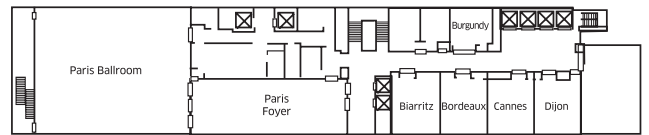

2nd Floor

ROOMS	AREA (FT2)	LENGTH (FT)	WIDTH (FT)	CLASSROOM	THEATRE	U-SHAPE	BOARD	BANQUET	RECEPTION
2nd Floor									
Paris Ballroom	4636	76	61	180	350	120	90	300	500
Paris Foyer	1680	28	60					100	220
Biarritz	552	23	24	30	40	20	24	40	50
Bordeaux	552	23	24	30	40	20	24	40	50
Cannes	664	23	28	30	40	20	24	40	50
Dijon	644	23	28	30	40	20	24	40	50
Burgundy	238	17	21						20
3rd Floor									
Lille	560	28	20	18	20	16	20	30	
Lyon	700	28	25	22	40	18	24	40	
Marseilles	1120	40	28					50	70
Montpellier	1504	47	32	50	100	36	40	80	90
Nice	667	23	29	30	40	20	24	30	40
Orleans	638	22	29	30	40	20	24	30	40
Strasbourg	616	22	28	30	40	20	24	30	40
Toulouse	644	23	28					40	40
Versailles	1118	43	26	40	70	26	35	50	65
Grenoble	357	17	14				8	10